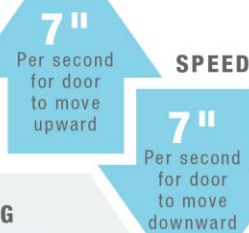

POWER

- 120V AC
- 60 Hz Voltage
- 2.7A Current Rating
- UL Listed
- 4' Power Cord (3-Prong)

MECHANICS

- **Steel Chassis, T-Rail and Trolley**
- **Full Chain Drive Mechanism** (16:1 Gear Reduction and Adjustable Door Arm)
- **Auto-Force** Adjustment for Changing Weather and Environmental Conditions
- **Electronic Limits** for Easy Setup
- **AC Wi-Fi Logic Board** with Built-In Surge Suppressor (for Replacement Logic Boards, Order Part 050ACTWF)

DIMENSIONS

Rail Options	7'	8'	10'
Installed Length	128"	140"	164"
Max. Opening	7'6"	10'	10'

Headroom Clearance Required: 2"

STANDARD SPECS.

SECURITY

RADIO CONTROLS

Operating Range: **~200'**
Operating Temperature: -35°F to 150°F